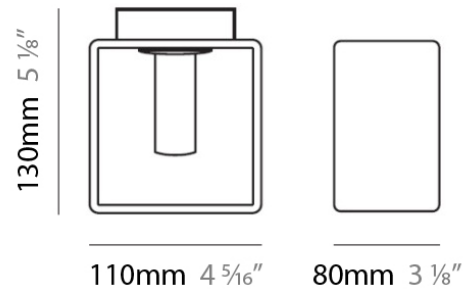

DOMINO SURFACE

D82033-WHI

PROJECT _____

TYPE _____

NOTES _____

QUANTITY _____

DATE _____

GENERAL

Series: Domino

Brand: Panzeri

Division: Design

Mounting Type: Surface

Mounting Location: Ceiling

Subcategory: Ambient

PHYSICAL

Shape: Rectangle

Length (mm): 110

Length (in): 4 ⁵/₁₆"

Width (mm): 80

Width (in): 3 ¹/₈"

Height (mm): 130

Height (in): 5 ¹/₈"

Extension (in): 5 ¹/₈"

Light Distribution: Direct / Indirect

Weight (kg): 1.23

Weight (lbs): 2.71

Diffuser: Matte White Blown Glass

Fixture Material: Glass / Aluminum

ELECTRICAL

Number of Lamps: 1

Lamp Type: LED Retrofit / Halogen

Lamp Shape: T4

Bulb Included: Bulb Not Included

Total Output Wattage (W): 13 / 60

Max. Wattage Per Lamp (W): 13 / 60

Lamp Base: G9

Input Voltage (V): 120

LED

OPTICAL

RATINGS AND CERTIFICATIONS

Certified By: CSA Certified to UL and CSA Standards

IP rating: IP20