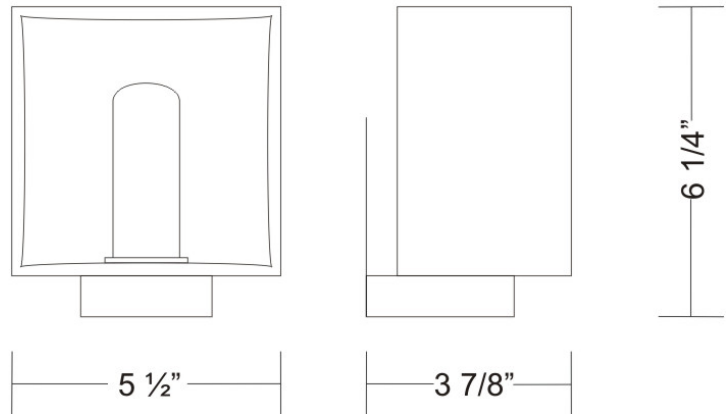

DOMINO SURFACE

D83103

PROJECT	
TYPE	
NOTES	
QUANTITY	
DATE	

GENERAL

Series: Domino
Brand: Panzeri
Division: Design
Mounting Type: Surface
Mounting Location: Wall
Subcategory: Sconce

PHYSICAL

Width (mm): 140
Width (in): 5 1/2
Height (mm): 159
Height (in): 6 1/4
Extension (mm): 98
Extension (in): 3 7/8
Weight (kg): 0.9
Weight (lbs): 2
Diffuser: Orange Glass
Fixture Material: Metal

ELECTRICAL

Number of Lamps: 1
Lamp Type: LED Retrofit / Halogen
Lamp Shape: T4
Bulb Included: Bulb Not Included
Total Output Wattage (W): 18 / 75
Max. Wattage Per Lamp (W): 18 / 75
Lamp Base: G9
Input Voltage (V): 120

LED

OPTICAL

RATINGS AND CERTIFICATIONS

Certified By: CSA Certified to UL and CSA Standards