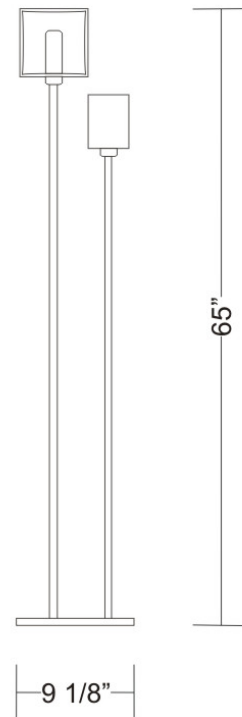

DOMINO PORTABLE

D84084

GENERAL

Series: Domino
Brand: Panzeri
Division: Design
Mounting Type: Portable
Mounting Location: Floor
Subcategory: Floor

PHYSICAL

Length (mm): 232
Length (in): 9 1/4
Width (mm): 165
Width (in): 6 1/2
Height (mm): 1650
Height (in): 65
Weight (kg): 1.23
Weight (lbs): 2.7
Diffuser: Matte White Printed Pyrex
Fixture Material: Metal

ELECTRICAL

Number of Lamps: 2
Lamp Type: LED Retrofit / Halogen
Lamp Shape: T10
Bulb Included: Bulb Not Included
Total Output Wattage (W): 28 / 120
Max. Wattage Per Lamp (W): 13 / 60
Lamp Base: G9
Input Voltage (V): 120

LED

OPTICAL

RATINGS AND CERTIFICATIONS

Certified By: CSA Certified to UL and CSA Standards
IP rating: IP40

PROJECT	
TYPE	
NOTES	
QUANTITY	
DATE