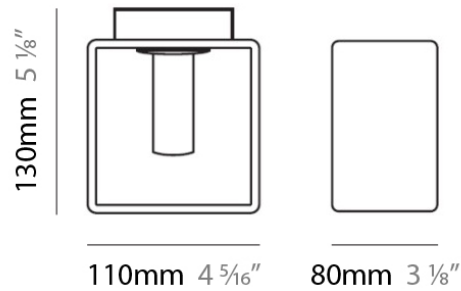

DOMINO SURFACE

D82033-BLK

GENERAL

Series: Domino
Brand: Panzeri
Division: Design
Mounting Type: Surface
Mounting Location: Ceiling
Subcategory: Ambient

PHYSICAL

Shape: Rectangle
Length (mm): 110
Length (in): 4 ⁵/₁₆"
Width (mm): 80
Width (in): 3 ¹/₈"
Height (mm): 130
Height (in): 5 ¹/₈"
Extension (in): 5 ¹/₈"
Weight (kg): 1.23
Weight (lbs): 2.7
Diffuser: Black Blown Glass
Fixture Material: Glass / Aluminum

ELECTRICAL

Number of Lamps: 1
Lamp Type: LED Retrofit / Halogen
Bulb Included: Bulb Not Included
Total Output Wattage (W): 3 / 35
Max. Wattage Per Lamp (W): 3 / 35
Lamp Base: G9
Input Voltage (V): 120

LED

OPTICAL

RATINGS AND CERTIFICATIONS

Certified By: CSA Certified to UL and CSA Standards
IP rating: IP40