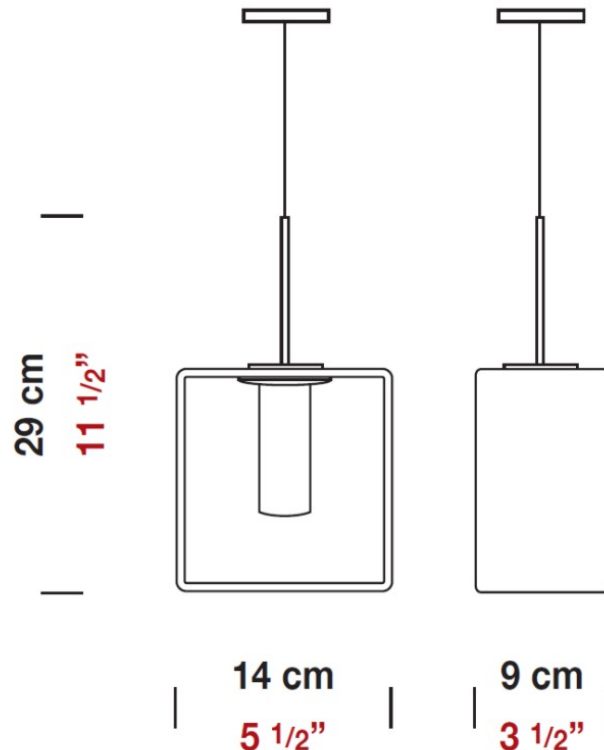

DOMINO SUSPENSION

D81048-BLK

PROJECT _____

TYPE _____

NOTES _____

QUANTITY _____

DATE _____

GENERAL

Series: Domino
Brand: Panzeri
Division: Design
Mounting Type: Suspension
Mounting Location: Ceiling
Subcategory: Pendant

PHYSICAL

Length (mm): 140
Length (in): 5 1/2
Width (mm): 90
Width (in): 3 9/16
Height (mm): 290
Height (in): 11 7/16
Max. Overall Height (mm): 2290
Max. Overall Height (in): 90 3/16
Weight (kg): 1.23
Weight (lbs): 2.71
Diffuser: Black Blown Glass

ELECTRICAL

Number of Lamps: 1
Lamp Type: LED Retrofit / Halogen
Bulb Included: Bulb Not Included
Total Output Wattage (W): 13 / 60
Max. Wattage Per Lamp (W): 13 / 60
Lamp Base: G9

LED

OPTICAL

RATINGS AND CERTIFICATIONS

Certified By: CSA Certified to UL and CSA Standards
IP rating: IP20