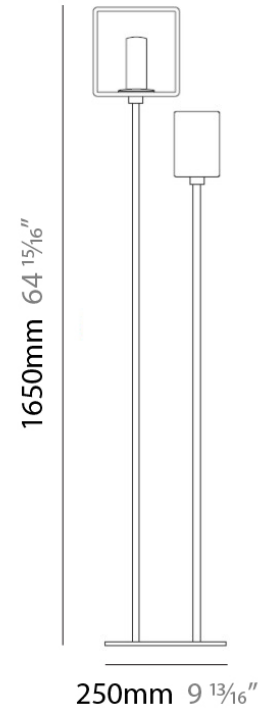

DOMINO PORTABLE

D84082

PROJECT _____

TYPE _____

NOTES _____

QUANTITY _____

DATE _____

GENERAL

Series: Domino

Brand: Panzeri

Division: Design

Mounting Type: Portable

Mounting Location: Floor

Subcategory: Floor

PHYSICAL

Shape: Cube

Length (mm): 250

Length (in): 9 1/4"

Width (mm): 160

Width (in): 6 3/4"

Height (mm): 1650

Height (in): 65

Light Distribution: Omnidirectional

Weight (kg): 0.5

Weight (lbs): 1

Diffuser: White & White Blown Glass

Fixture Finish: Metallic Gray

Fixture Material: Glass / Aluminum

ELECTRICAL

Number of Lamps: 2

Lamp Type: LED Retrofit

Lamp Shape: T4

Bulb Included: Bulb Not Included

Total Output Wattage (W): 6

Max. Wattage Per Lamp (W): 3

Lamp Base: G9

Input Voltage (V): 120

LED

OPTICAL

RATINGS AND CERTIFICATIONS

Certified By: CSA Certified to UL and CSA Standards

IP rating: IP40