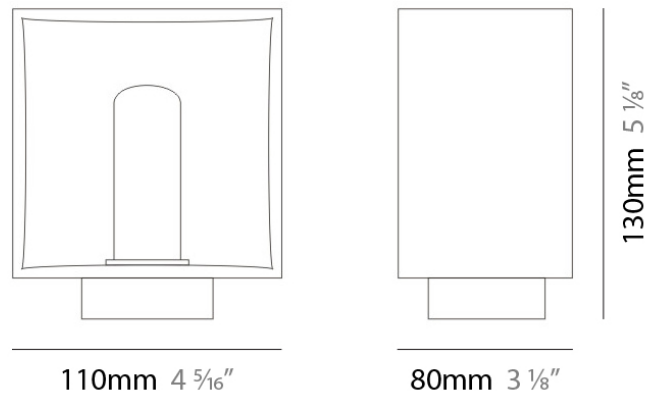

DOMINO PORTABLE

D84080

PROJECT	_____
TYPE	_____
NOTES	_____
QUANTITY	_____
DATE	_____

GENERAL

Series: Domino
Brand: Panzeri
Division: Design
Mounting Type: Portable
Mounting Location: Table
Subcategory: Table

PHYSICAL

Shape: Cube
Length (mm): 110
Length (in): 4 ⁵/₁₆
Width (mm): 80
Width (in): 3 ¹/₈
Height (mm): 130
Height (in): 5 ¹/₈
Light Distribution: Omnidirectional
Weight (kg): 1.23
Weight (lbs): 2.7
Diffuser: Black Blown Glass
Fixture Finish: Metallic Gray
Fixture Material: Glass / Aluminum

ELECTRICAL

Number of Lamps: 1
Lamp Type: LED Retrofit
Lamp Shape: T4
Bulb Included: Bulb Not Included
Total Output Wattage (W): 3
Max. Wattage Per Lamp (W): 3
Lamp Base: G9
Input Voltage (V): 120

LED

OPTICAL

RATINGS AND CERTIFICATIONS

Certified By: CSA Certified to UL and CSA Standards
IP rating: IP40