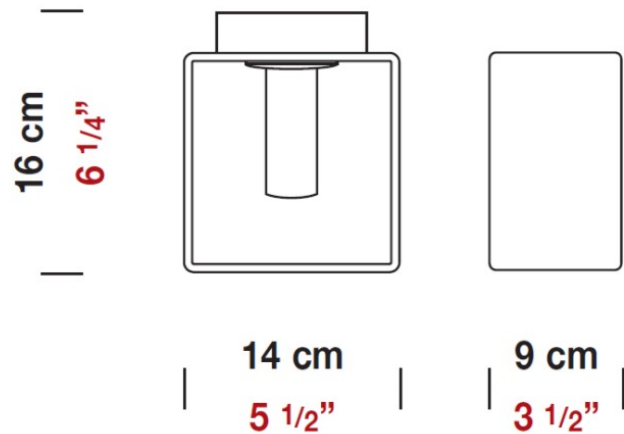

DOMINO SURFACE

D82036-WHI

PROJECT _____

TYPE _____

NOTES _____

QUANTITY _____

DATE _____

GENERAL

Series: Domino

Brand: Panzeri

Division: Design

Mounting Type: Surface

Mounting Location: Wall

Subcategory: Ambient

PHYSICAL

Shape: Rectangle

Length (mm): 140

Length (in): 5 1/2

Width (mm): 90

Width (in): 3 5/16

Height (mm): 160

Height (in): 6 3/16

Light Distribution: Direct / Indirect

Weight (kg): 1.23

Weight (lbs): 2.71

Diffuser: Matte White Blown Glass

Fixture Material: Glass / Aluminum

ELECTRICAL

Number of Lamps: 1

Lamp Type: LED Retrofit / Halogen

Bulb Included: Bulb Not Included

Max. Wattage Per Lamp (W): 3 / 35

Lamp Base: G9

Driver Included: No

LED

OPTICAL

RATINGS AND CERTIFICATIONS

Certified By: CSA Certified to UL and CSA Standards

IP rating: IP40