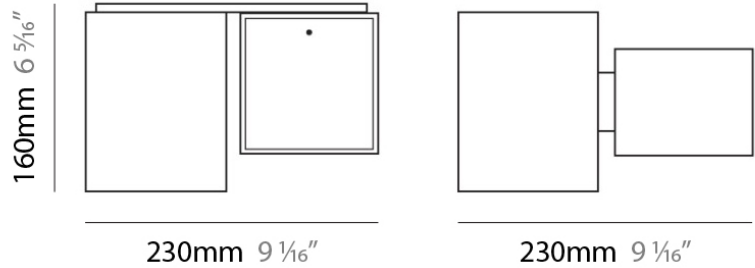

DOMINO SURFACE

D82074

PROJECT	
TYPE	
NOTES	
QUANTITY	
DATE	

GENERAL

Series: Domino
Brand: Panzeri
Division: Design
Mounting Type: Surface
Mounting Location: Ceiling

PHYSICAL

Shape: Cube
Length (mm): 230
Length (in): 9
Width (mm): 230
Width (in): 9
Height (mm): 160
Height (in): 6 5/16
Light Distribution: Direct
Weight (kg): 1.8
Weight (lbs): 4
Diffuser: Frosted White Glass
Fixture Material: Stainless Steel

ELECTRICAL

Number of Lamps: 2
Lamp Type: LED Retrofit
Lamp Shape: T4
Bulb Included: Bulb Not Included
Total Output Wattage (W): 6
Max. Wattage Per Lamp (W): 3
Lamp Base: G9
Input Voltage (V): 120

LED

OPTICAL

RATINGS AND CERTIFICATIONS

Certified By: CSA Certified to UL and CSA Standards
IP rating: IP40