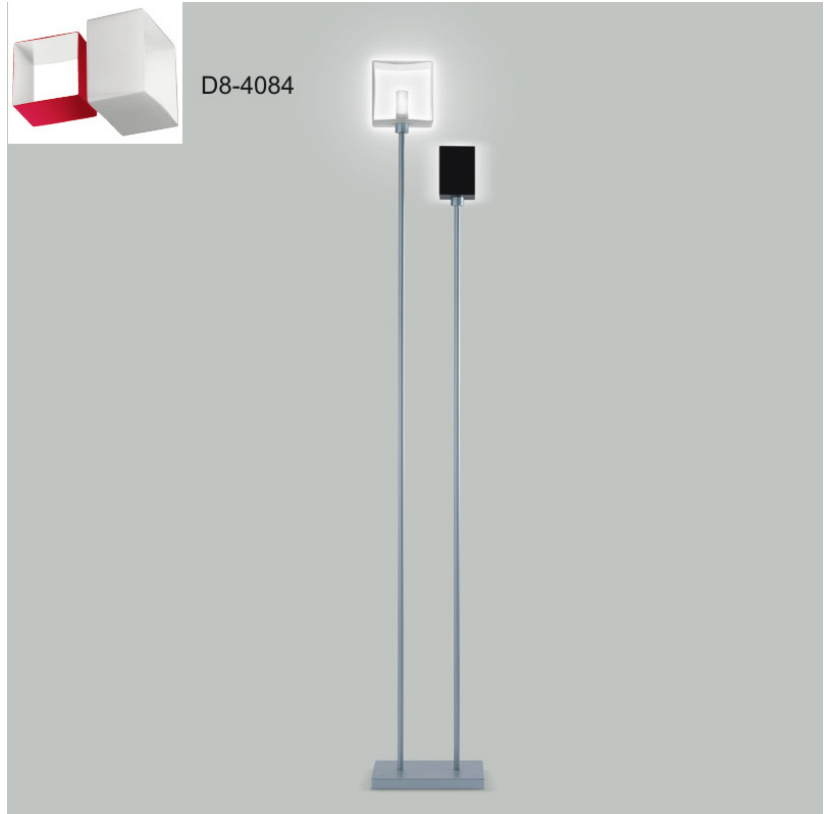

DOMINO PORTABLE

D84084

GENERAL

Series: Domino
Brand: Panzeri
Division: Design
Mounting Type: Portable
Mounting Location: Floor
Subcategory: Floor

PHYSICAL

Length (mm): 232
Length (in): 9 1/4
Width (mm): 165
Width (in): 6 1/2
Height (mm): 1650
Height (in): 65
Weight (kg): 1.23
Weight (lbs): 2.7
Diffuser: Matte White Printed Pyrex
Fixture Material: Metal

ELECTRICAL

Number of Lamps: 2
Lamp Type: LED Retrofit / Halogen
Lamp Shape: T10
Bulb Included: Bulb Not Included
Total Output Wattage (W): 28 / 120
Max. Wattage Per Lamp (W): 13 / 60
Lamp Base: G9
Input Voltage (V): 120

LED

OPTICAL

RATINGS AND CERTIFICATIONS

Certified By: CSA Certified to UL and CSA Standards
IP rating: IP40

PROJECT	
TYPE	
NOTES	
QUANTITY	
DATE